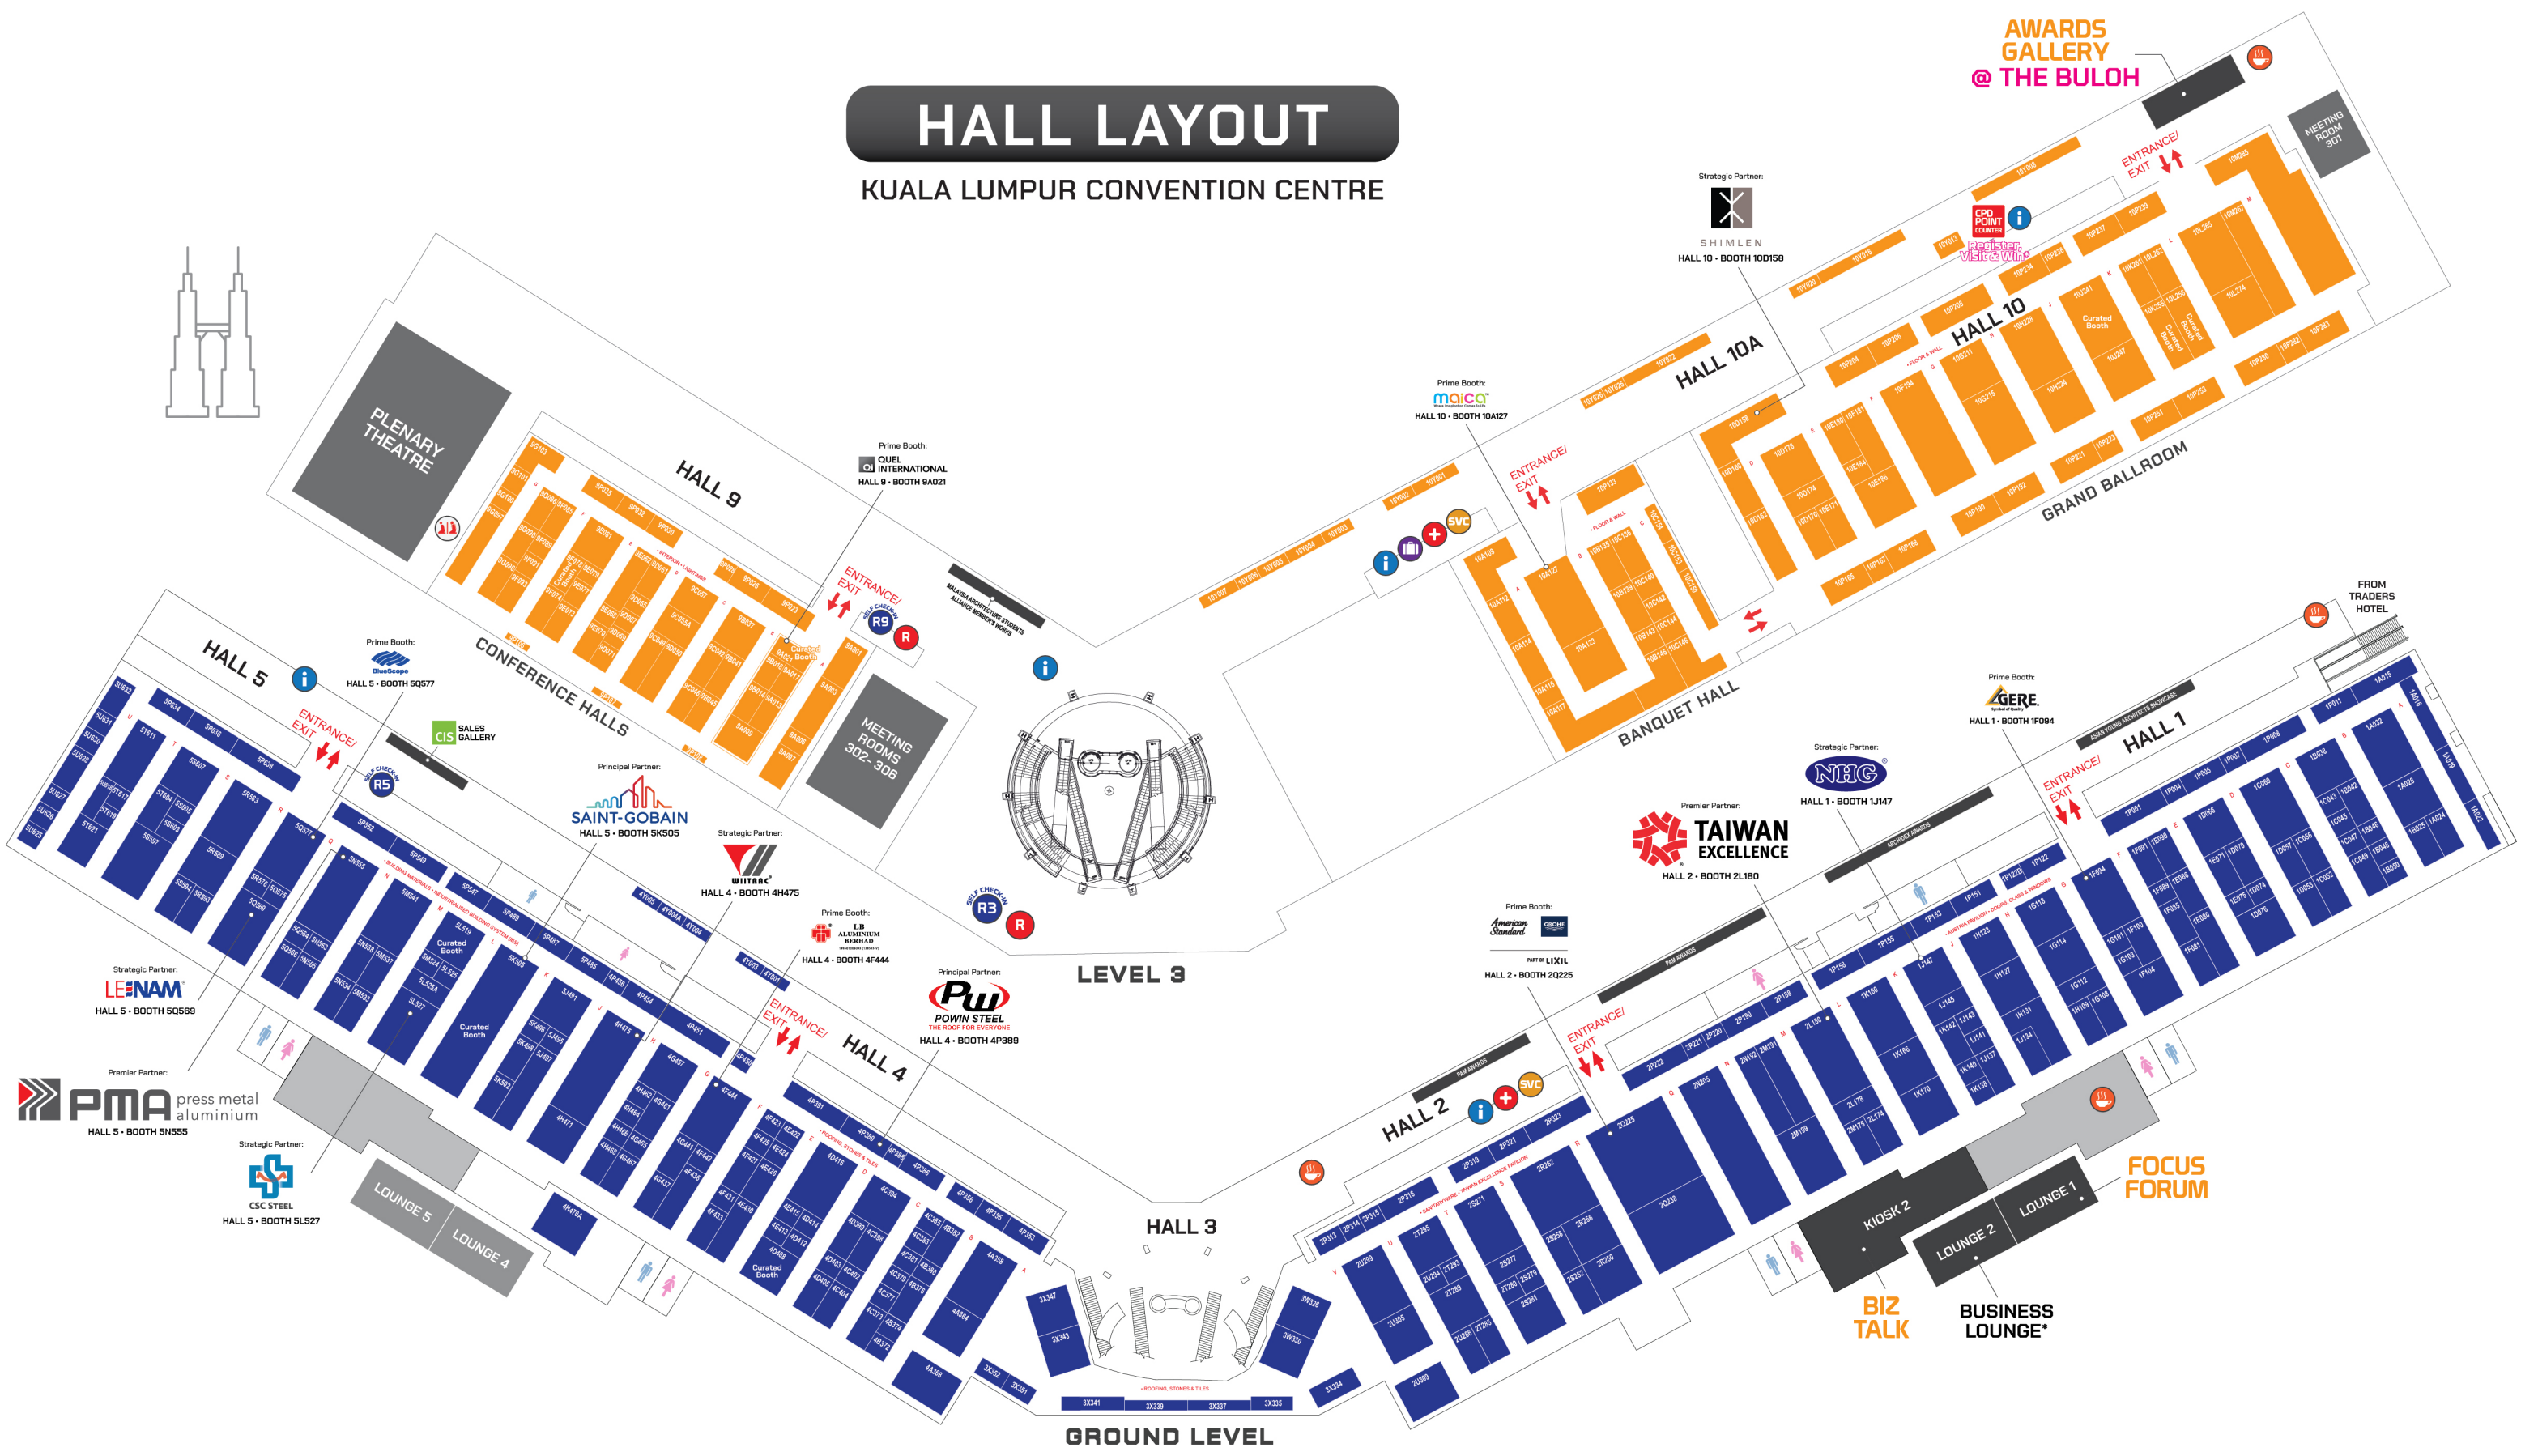

- INFO POINT
- VISITOR REGISTRATION COUNTER
- R3 R5 R8 R9 SELF CHECK-IN COUNTER
- SVC EXHIBITION SERVICE COUNTER
- CAFÉ
- PARAMEDIC
- TRAVEL DESK
- PRAYER ROOM

Look for these Stickers for Booth Navigation

ROW A	ARCHIDEX HALL ROW BOOTH NO. 1 A 123
------------------------	---

**Exclusive entry to BUYERS' LOUNGE and BUSINESS LOUNGE for Exhibitors and Red Tag visitors only.*

HALL LAYOUT

KUALA LUMPUR CONVENTION CENTRE