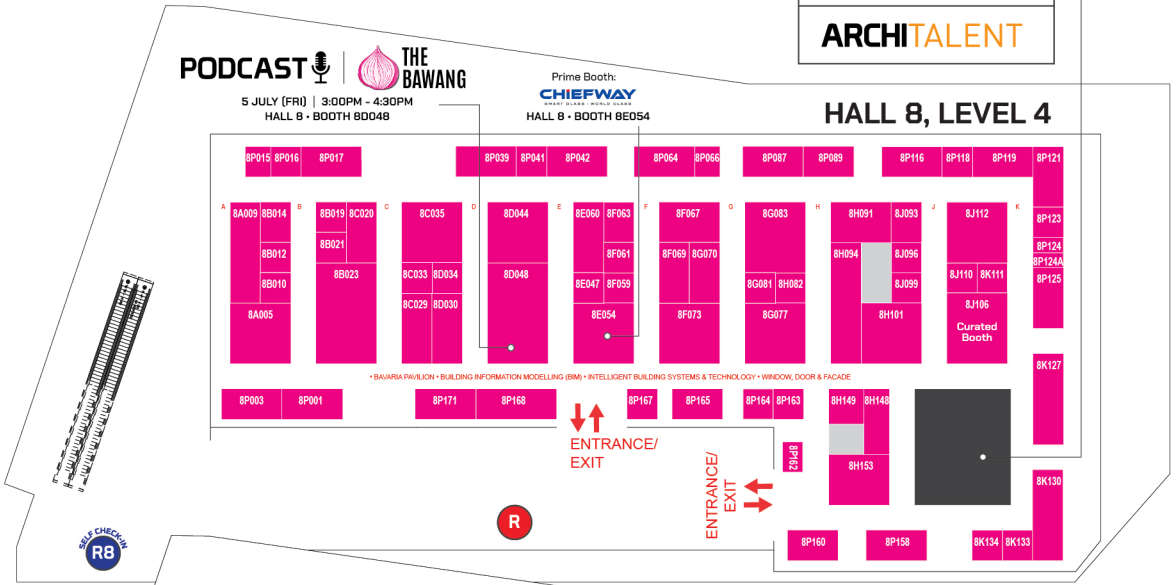

Premier Partner:
PMA press metal aluminium
HALL 5 - BOOTH 5N555

Strategic Partner:
CSC STEEL
HALL 5 - BOOTH 5L527

FOCUS FORUM

BIZ TALK

BUSINESS LOUNGE*

*Exclusive entry to BUYERS' LOUNGE and BUSINESS LOUNGE for Exhibitors and Red Tag visitors only.

HALL LAYOUT

KUALA LUMPUR CONVENTION CENTRE

THE FORUM@
PAM PAVILION

ARCHITALENT

PODCAST | THE BAWANG

5 JULY (FRI) | 3:00PM - 4:30PM
HALL 8 • BOOTH 8D048

Prime Booth:
CHIEFWAY
HALL 8 • BOOTH 8E054

HALL 8, LEVEL 4